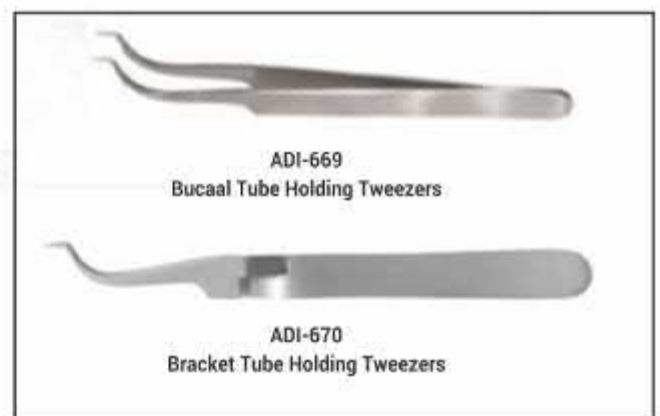

ADI-667
Hard Wire Cutters 14cm
S/Steel, Carbon Steel and TC Gold

ADI-669
Buccal Tube Holding Tweezers

ADI-670
Bracket Tube Holding Tweezers