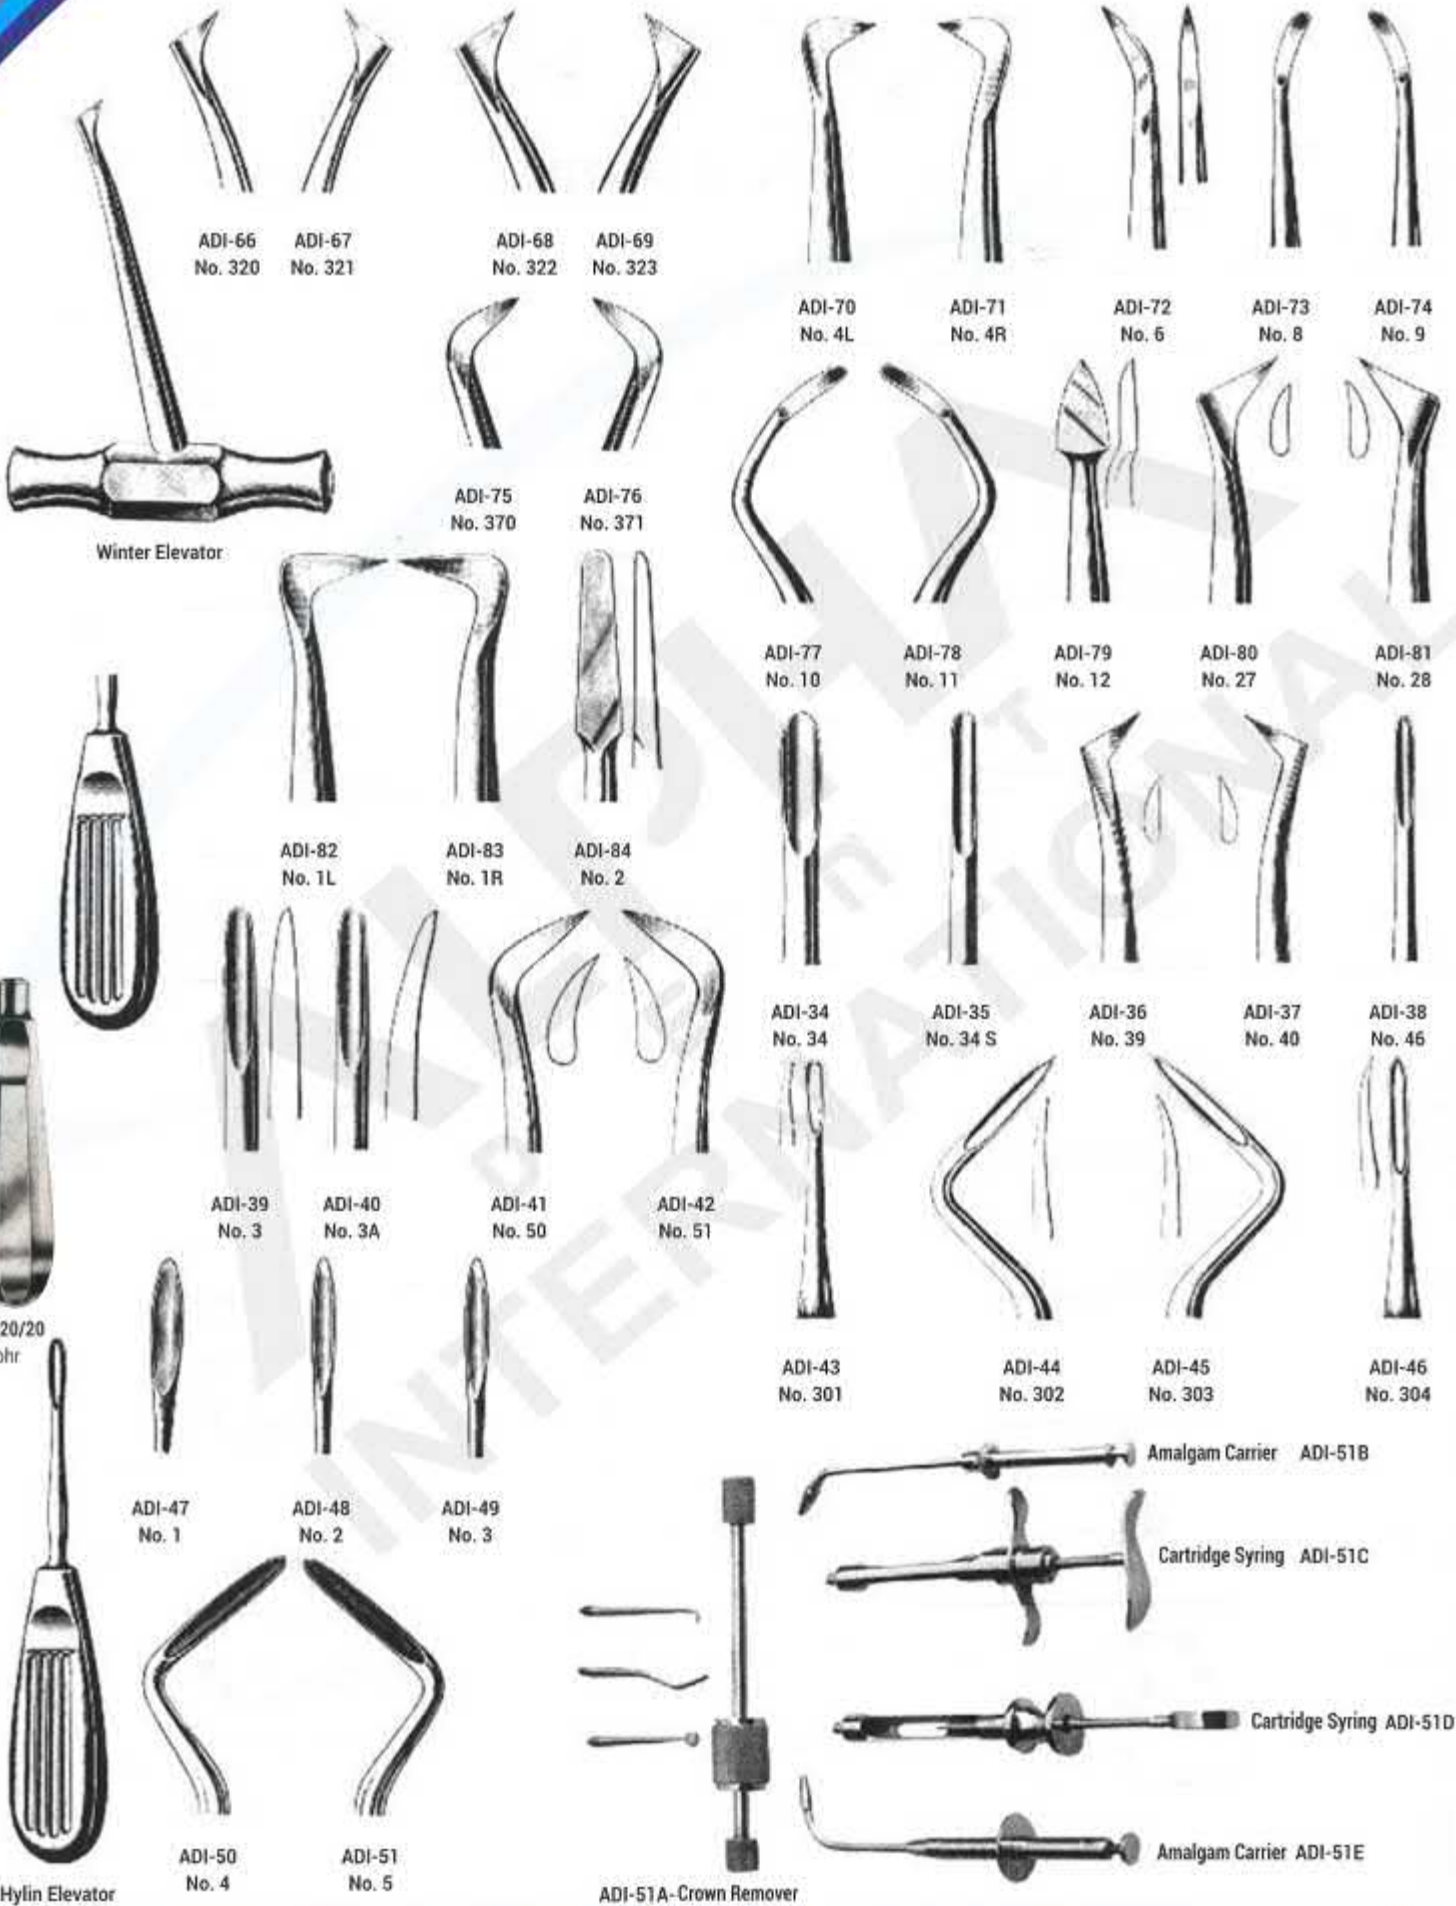

ADI-61
2 Seldin

ADI-62
12 Cryer

ADI-63
5 Seldin

ADI-64
Crane Pick

ADI-65

Root Elevators

BONE CURETTE

ROOT TIP PICKS