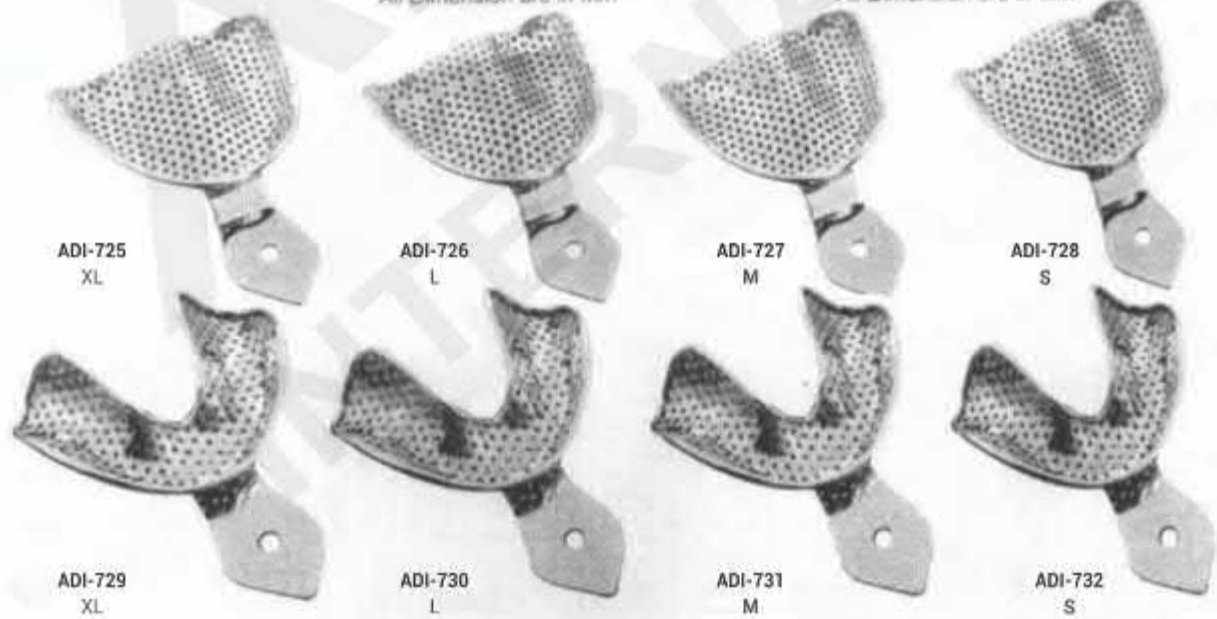

All the above impression trays are available in these 4 sizes

UPPER

	XL	L	M	S
A	70	67	64	60
B	79	76	70	73

All Dimension are in mm

LOWER

	XL	L	M	S
A	64	64	60	57
B	86	70	73	70

All Dimension are in mm

MOUTH GAGS