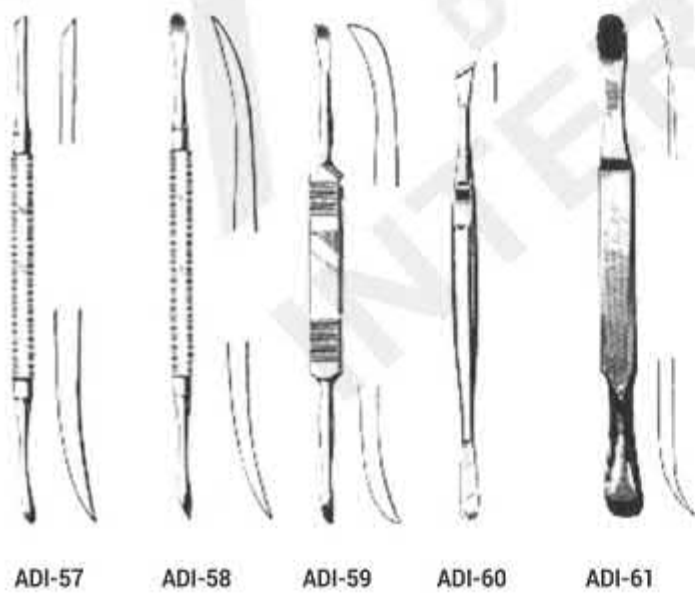

PERIOSTEAL ELEVATORS