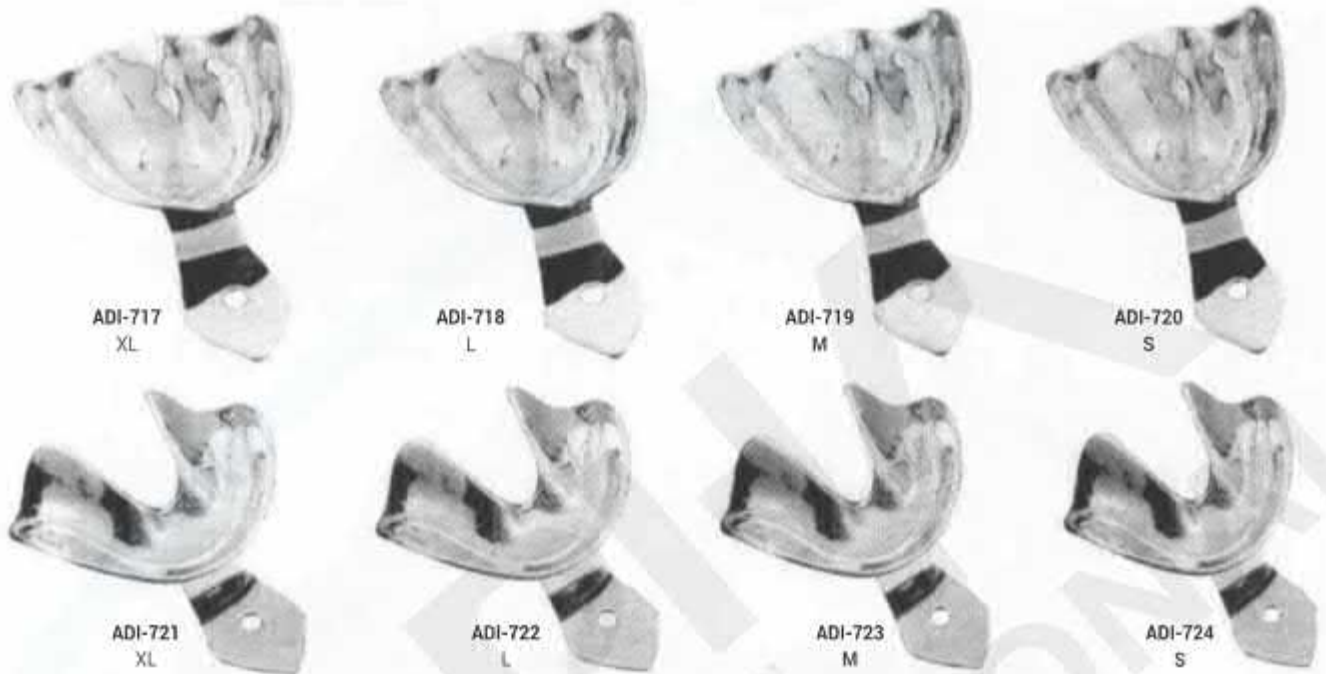

		U1	U2	U3	U4	U5			U1	U2	U3	U4	U5
UPPER	A	62	60	53	54	52	LOWER	A	63	61	57	60	53
	B	83	75	73	69	68		B	82	81	78	74	71

All Dimension are in mm

All Dimension are in mm

Perforated, Set of 10

Stainless Steel Impression Trays Solid Full Denture Set of 8
Made of 18/8 Stainless Steel