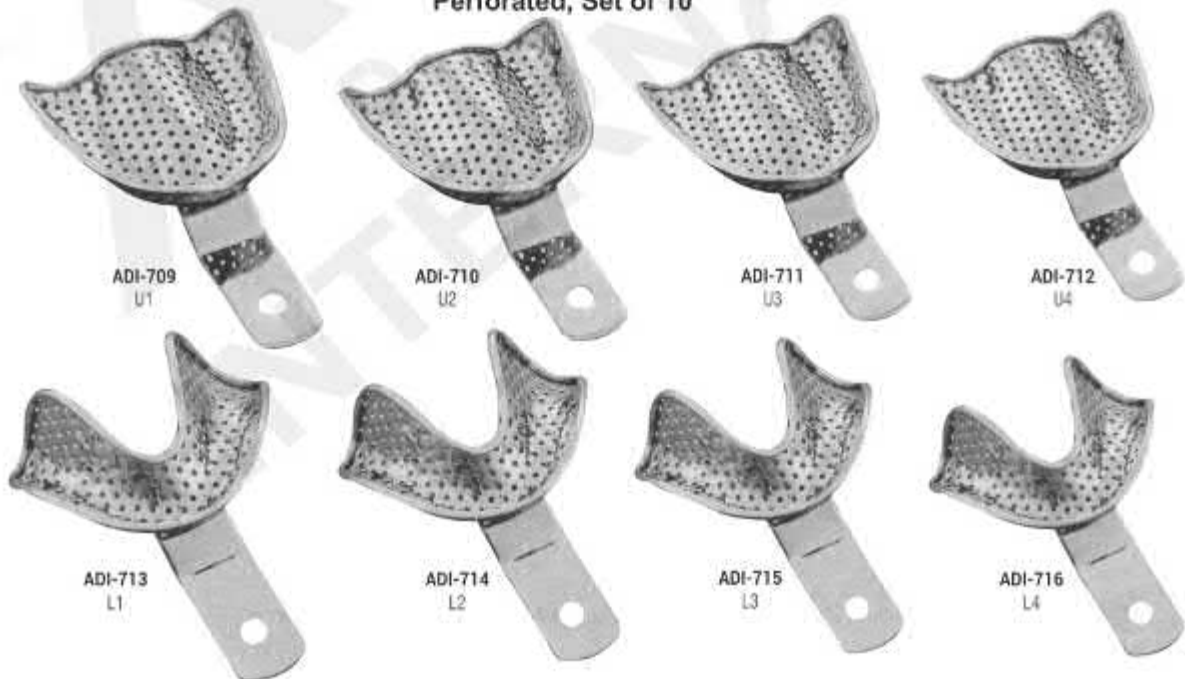

All The Above Impression Trays are Available in These Sizes

		U1	U2	U3	U4	U5			U1	U2	U3	U4	U5
UPPER	A	62	60	53	54	52	LOWER	A	63	61	57	60	53
	B	83	75	73	69	68		B	82	81	78	74	71

All Dimension are in mm

All Dimension are in mm

Perforated, Set of 10